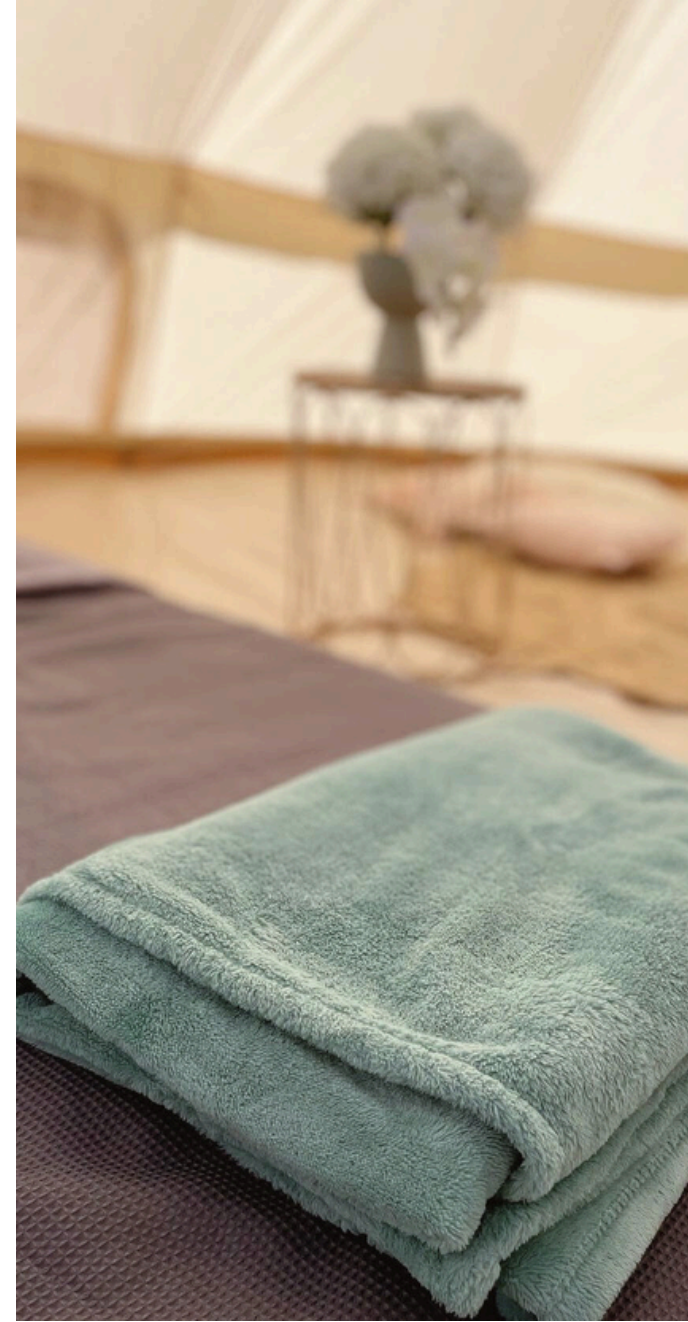

Glamping Village

Our Packages

This package includes the 5m bell tent with:

- Comfy foam mattresses (Queen or singles)
- Cotton fitted sheet (BYO duvets & pillows)
- A rug inside of the tent
- A rug at the front of the tent
- LED lantern
- Fairy lights outside on the tent

- Comfy foam mattresses (Queen or singles)
- Cotton fitted sheet (**BYO duvets & pillows**)
- A rug inside of the tent
- A rug at the front of the tent
- Fairy lights outside on the tent

Comfort GLAMPING

For those who seek the essential with comfort, this package is the right choice. Providing the glampers with comfortable foam mattresses, luxury bed linen and decor allowing them to relax and enjoy a glamping experience

This package includes the 5m bell tent with:

- Comfy foam mattresses (Queen or singles)
- Warm duvet with duvet cover and one pillow per person
- Cotton fitted sheet
- Rugs inside of the tent
- Side tables with faux plant and decor
- A rug at the front of the tent for muddy boots and shoes
- An LED lantern for light when it gets dark and late-night trips to the loo
- Fairy lights outside on the tent